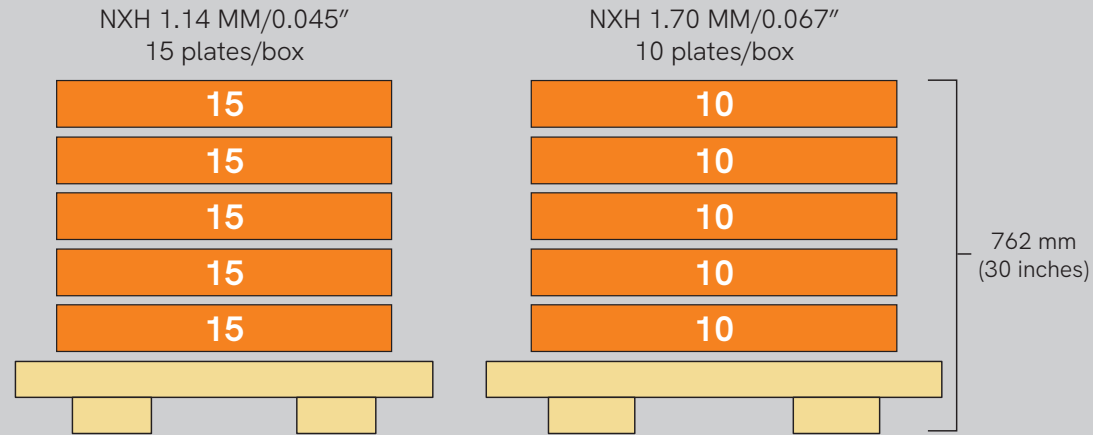

What has changed for large quantity purchases of 5080/5065 sized KODAK FLEXCEL NXH plates?

CURRENT:

Full pallets of 5080 and 5065 plate boxes contain 5 boxes for different FLEXCEL NXH plate quantities. These pallets can be double stacked.

DIMENSIONS BEFORE:

Material Number	Material Description	EA length (cm)	EA width (cm)	EA height (cm)	EA gross weight (kg)	EA per pallet
20402045	NXH 114 1270 1651 0015	180	144	12	69	5
20395000	NXH 114 1270 2032 0015	218	144	12	83	5
20402046	NXH 170 1270 1651 0010	180	144	12	67	5
20394998	NXH 170 1270 2032 0010	218	144	12	82	5

DIMENSIONS NOW:

Material Number	Material Description	EA length (cm)	EA width (cm)	EA height (cm)	EA gross weight (kg)	EA per pallet
20402045Y1	NXH 114 1270 1651 0015	180	144	12	71	5
20395000Y1	NXH 114 1270 2032 0015	218	144	12	86	5
20402046Y1	NXH 170 1270 1651 0010	180	144	12	69	5
20394998Y1	NXH 170 1270 2032 0010	218	144	12	84	5